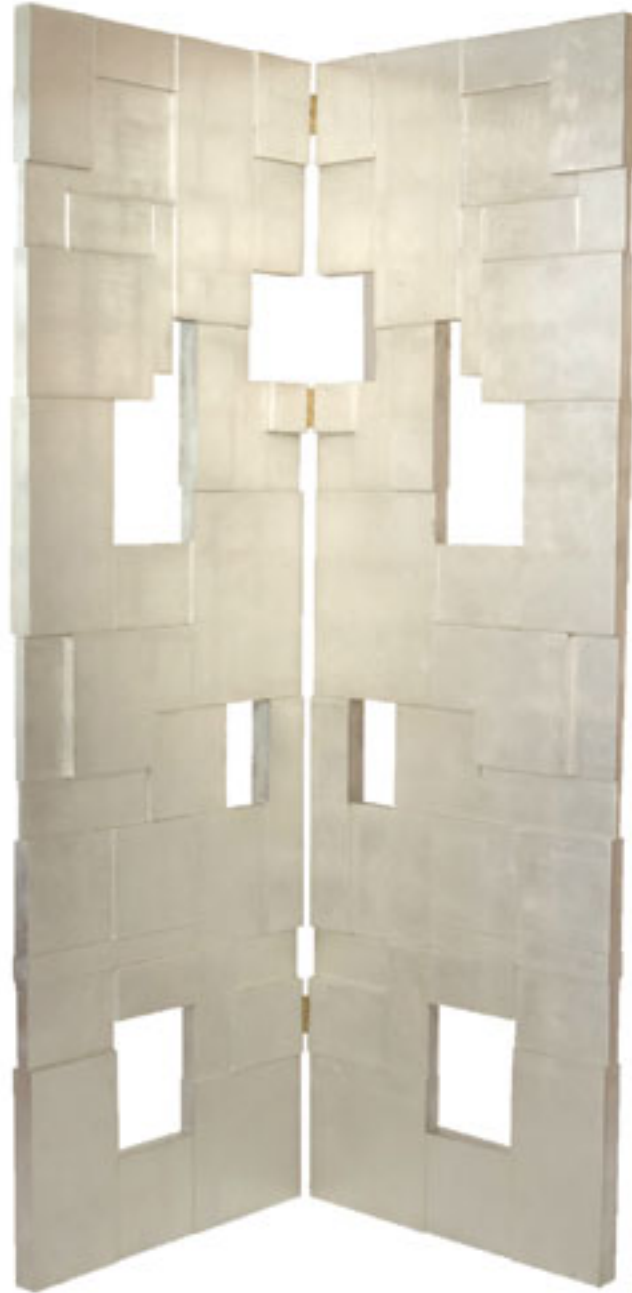

Jadora

SHEEN COLLECTION

The Sheen collection's distinctive combination of lacquer and wood, along with its varying color options, naturally present boundless interior solutions for both the modern and traditional eye. The lacquer items in the Sheen collection are produced using a combination of solid wood and MDF. The pieces then go through our 9 step finishing process to achieve Jadora's signature Sheen finish. The Sheen finish is available in poppy, modern kelly, chocolate taupe, stark white, classic black, gold leaf and silver leaf.

stark
white

gold
leaf

silver
leaf

Jadora

SHEEN DISPLAY CONSOLE (Pictured in GoldLeaf with legs in Fondant finish)

small - no: SH-700GL/SH-700SL
L:55" x d:21.5" x h:35.5"

large - no: SH-705GL/SH-705SL
L:78.5" x d:21.5" x h:35.5"

console top signature lacquer sheen finishes

leg finish options:

www.jadora.net

Jadora

SHEEN PARAVENT (Pictured in SilverLeaf)

no: SH-6005GL/SL
l:55" x d:3" x h:86.5"

signature lacquer sheen finishes

modern
kelly